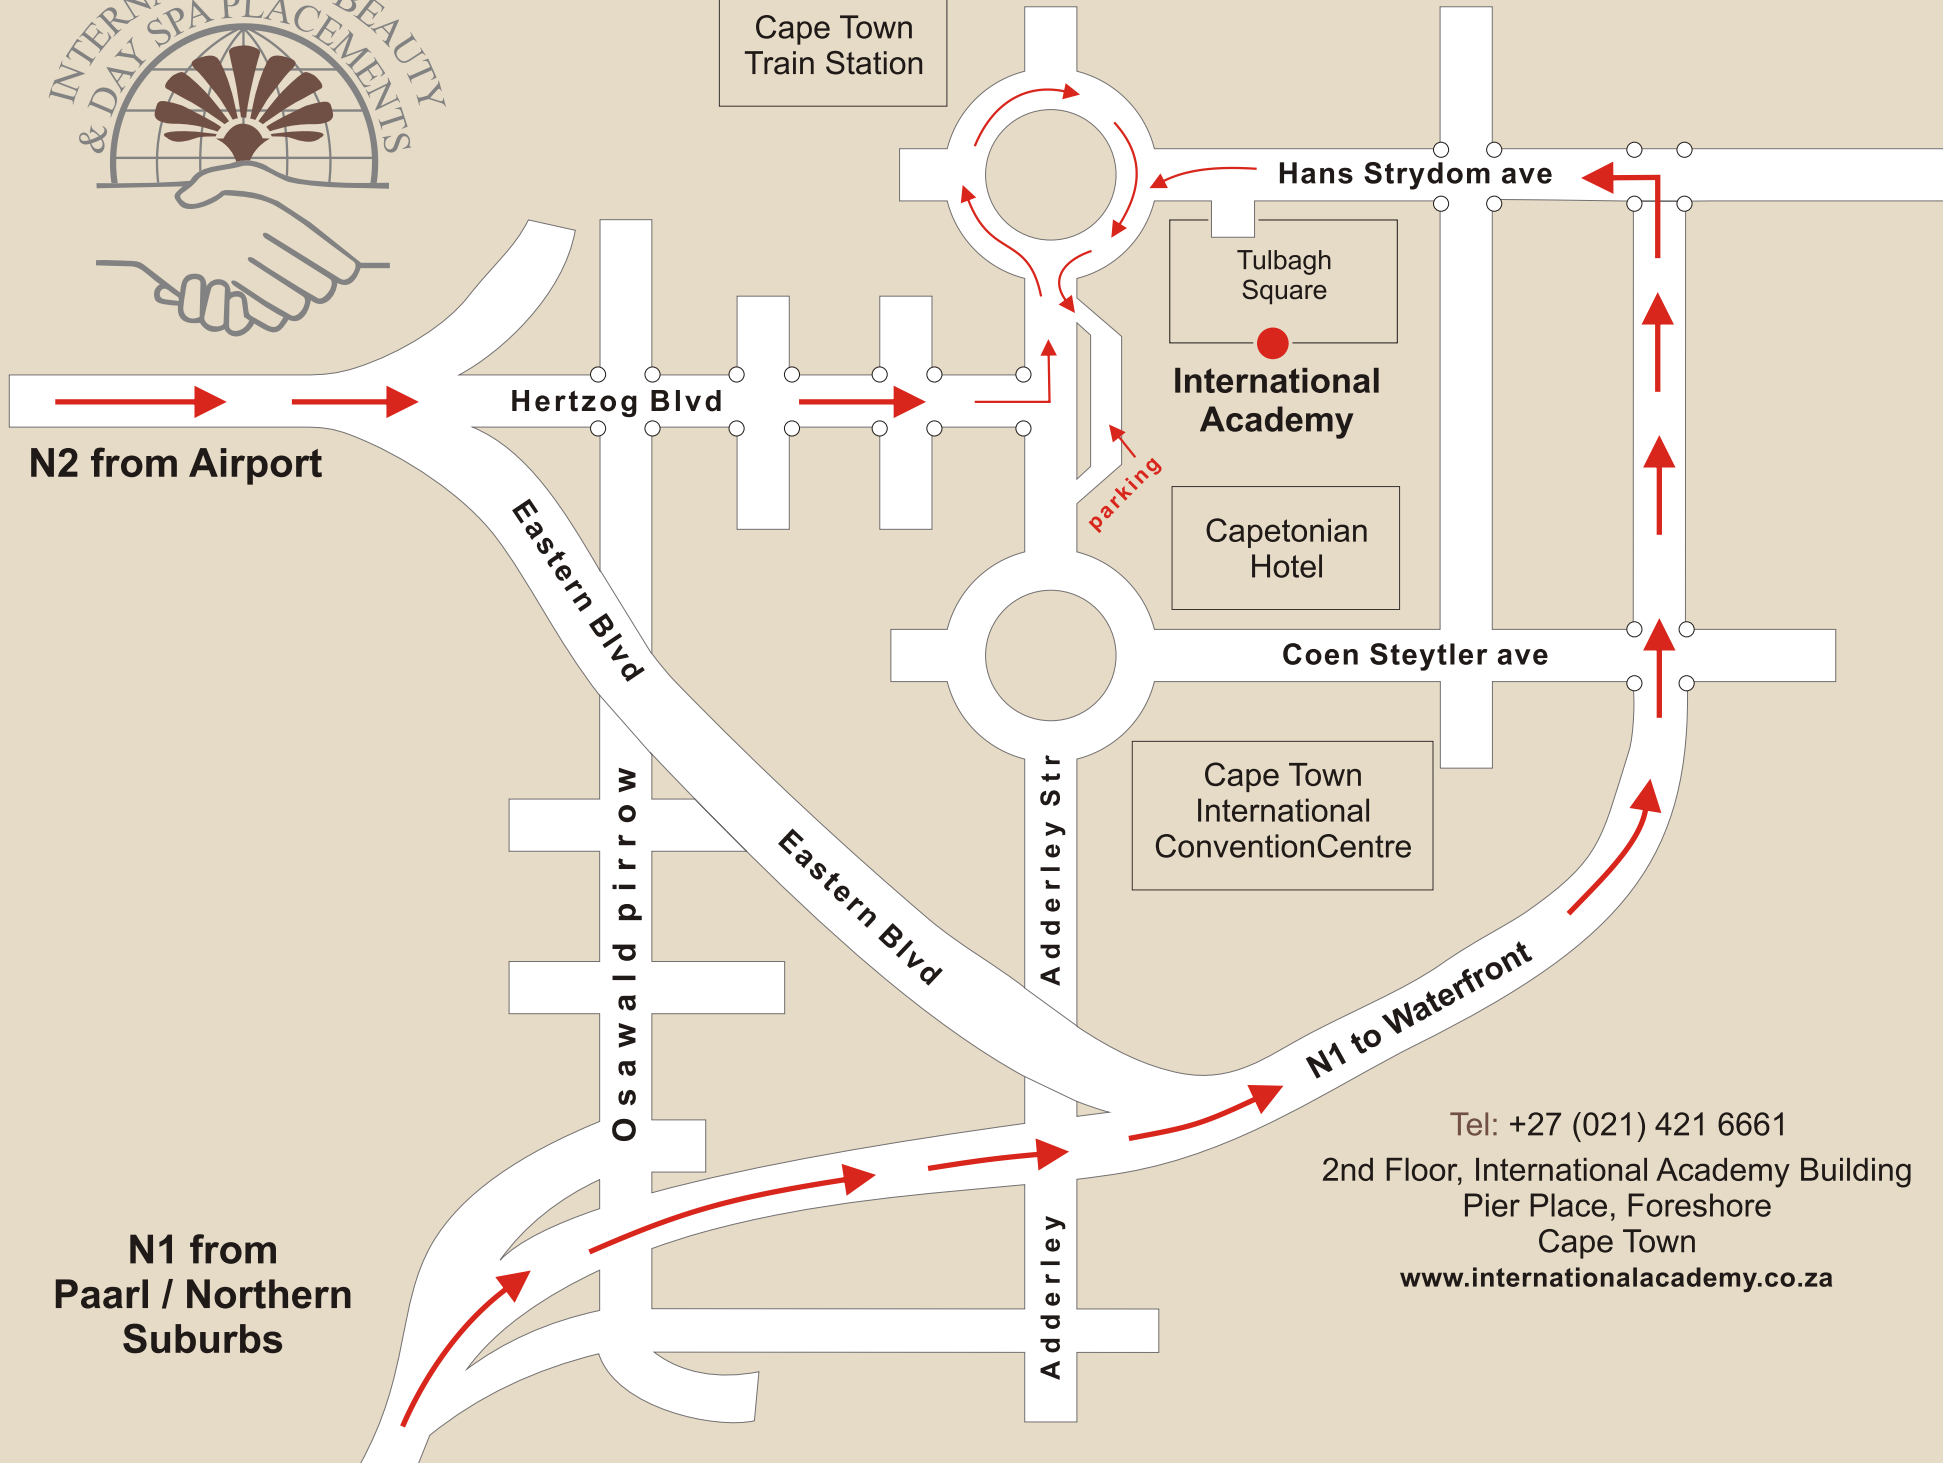

Cape Town Train Station

Tulbagh Square

International Academy

Capetonian Hotel

Cape Town International Convention Centre

Hans Strydom ave

Hertzog Blvd

Eastern Blvd

Oswald pirow

Eastern Blvd

Adderley Str

Adderley

Coen Steytler ave

N1 to Waterfront

Tel: +27 (021) 421 6661

2nd Floor, International Academy Building  
Pier Place, Foreshore  
Cape Town

[www.internationalacademy.co.za](http://www.internationalacademy.co.za)

N1 from Paarl / Northern Suburbs

N2 from Airport

parking